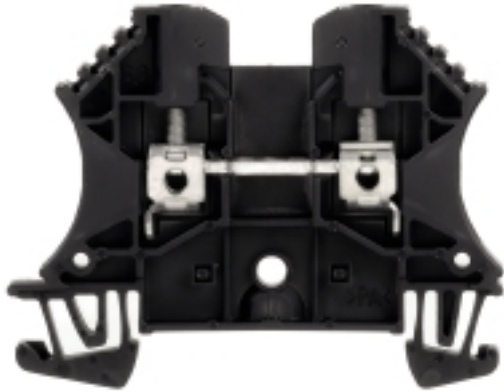

**W-Series
WDU 2.5 SW**

Weidmüller Interface GmbH & Co. KG
Klingenbergstraße 16
D-32758 Detmold
Germany
Fon: +49 5231 14-0
Fax: +49 5231 14-292083
www.weidmueller.com

The versatile and extensive range of products - from 0.05 mm² to 300 mm² - means that you have diverse options for your applications at your disposal. Hardened steel for mechanical strength and high-quality tinned copper for optimum conductivity. All materials comply with RoHS requirements and have been tested to current environment guidelines.

General ordering data

Type	WDU 2.5 SW
Order No.	1020010000
Version	W-Series, Feed-through terminal, Rated cross-section: 2.5 mm², Screw connection
GTIN (EAN)	4008190297749
Qty.	100 pc(s).